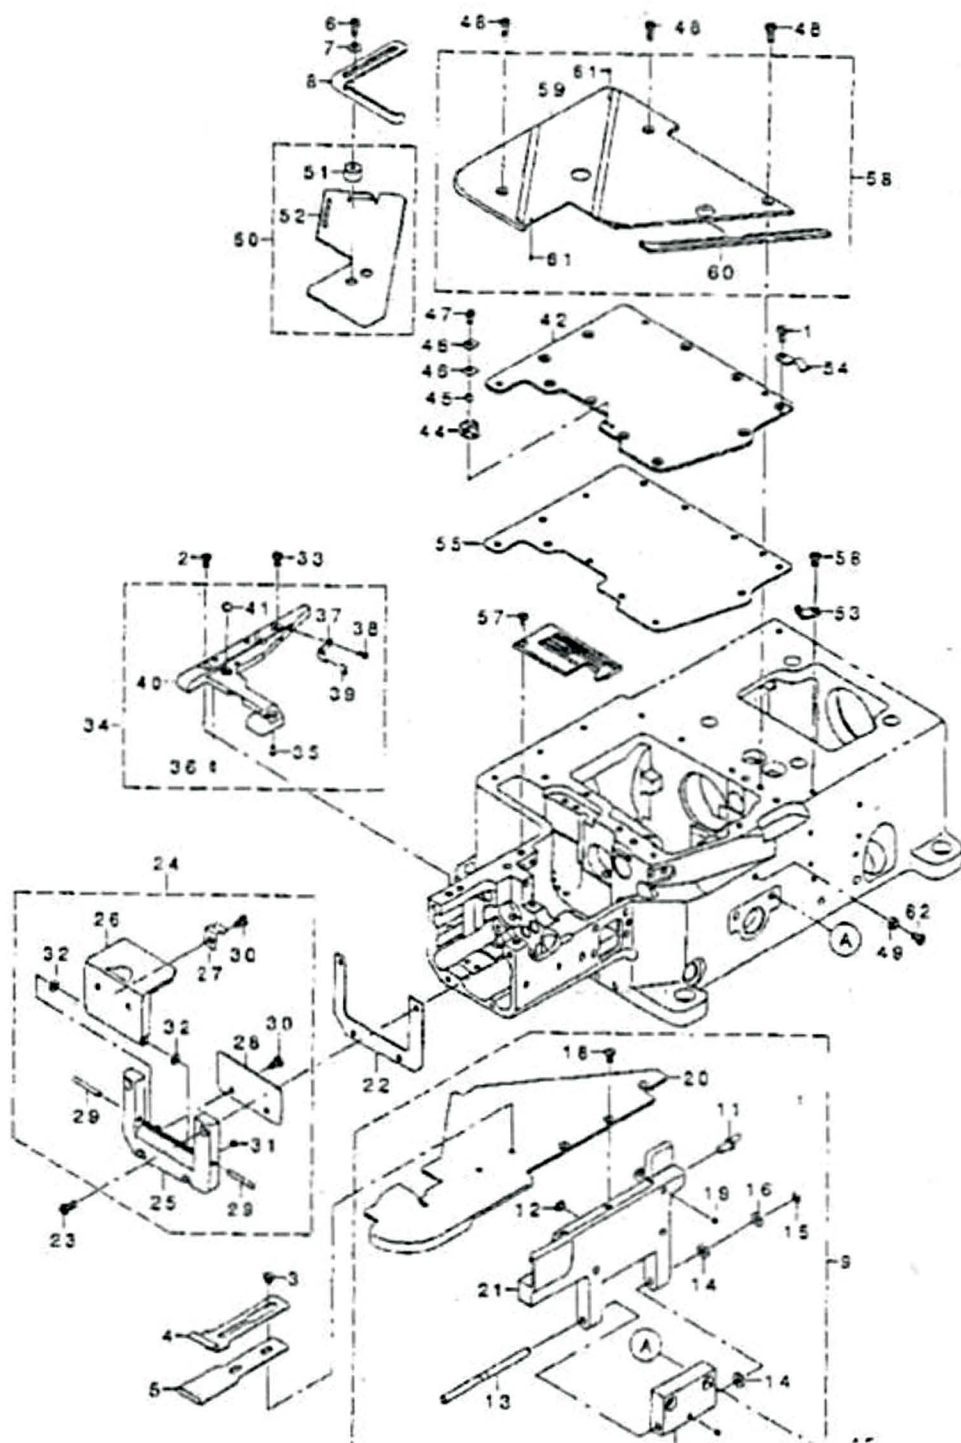

Coverstitch Machine with Left Hand
Fabric Undertrimmer

JUKI®

左カマメス付き飾り縫いミシン

MF-7800-H20

PARTS LIST

13451802
No.1400-00

REF. NO.	NOTE	PART NO.	DESCRIPTION	QTY
1		SM-6040870-SP	SCREW	1
2		SM-4040855-SP	SCREW	1
3		SM-6040450-TP	SCREW	2
4		134-62700	HEM_GUIDE_RIGHT	1
5		134-62601	HEM_GUIDE_LEFT	1
6		SM-4040855-SP	SCREW	2
7		WP-0430801-SC	WASHER 4.3X9X0.8	2
8		134-03203	HEM_GUIDE	1
9		134-62353	SWING_DOWN_COVER_ASSY_H20	1
10		134-01203	HINGE	(1)
11		134-02706	PIN FOR COVER	(1)
12		133-02302	RUBBER BUMPER	(1)
13		134-03506	PIN_FOR_S_D_COVER	(1)
14		133-02708	RUBBER WASHER	(2)
15		RE-0300000-KO	E-RING 3	(1)
16		WP-0550800-SP	WASHER 5.5X10X0.8	(1)
17		SM-8040360-TP	SCREW	(1)
18		SM-1040800-SP	SCREW	(3)
19		SM-8040360-TP	SCREW	(1)
20		134-62403	CLOTH_PLATE_FRONT_H20	(1)
21		134-62304	SWING_DOWN_COVER_H20	(1)
22		134-01609	GASKET	1
23		SM-4041055-SP	SCREW	4
24		134-03450	SIDE_COVER_ASSY_H20	1
25		134-01500	CYLINDER_COVER	(1)
26		134-63401	SIDE_COVER_H20	(1)
27		134-01906	LATCH_SPRING_2	(1)
28		134-01807	CYLINDER_COVER_PLATE	(1)
29		PH-0300252-CO	PARALLEL_PIN	(2)
30		SM-4040655-SP	SCREW M4 L=6	(3)
31		SM-8040360-TP	SCREW	(2)
32		RO-0371801-00	RUBBER_RING	(2)
33		SM-4040655-SP	SCREW M4 L=6	2
34		134-62551	ASSY_TP_SUPPORT_H20	1
35		133-01906	DOWEL_PIN	(1)
36		133-02500	DOWEL_PIN_2	(1)
37		134-03407	SLIDE_COVER_SUPPORT	(1)
38		SM-4030655-SP	SCREW	(2)
39		236-30007	TUBE	(1)
40		134-62502	THROAT_PLATE_SUPPORT_H20	(1)
41		133-02302	RUBBER BUMPER	(1)
42		134-00700	BED_TOP_COVER	1
43		SM-6051400-SP	SCREW	2
44		134-02300	NIPPER_PLATE	1
45		134-02805	SPRING	1
46		134-02409	NIPPER_SPRING_PLATE	2
47		133-26202	SHOULDER_SCRW	1
48		SM-4041055-SP	SCREW	3
49		NR-6040001-SP	NUT M4X0.7	1
50		134-63351	SLIDE_COVER_ASSY_H20	1
51		134-63104	HEM_GUIDE_BASE	(2)
52		134-63302	SLIDE_COVER_H20	(1)
53		134-02201	LOOPER_THD_GUIDE	1
54		134-02003	LATCH_SPRING	1
55		134-00809	GASKET B	1
56		SM-4040655-SP	SCREW M4 L=6	1
57		133-02203	SCREW	2
58		134-01351	CLOTH_PLATE_ASSY	1
59		134-01302	CLOTH_PLATE_REAR	(1)
60		134-02102	THD_GUIDE	(1)
61		PS-0150042-KO	SPRING_PIN 1.5X 4	(2)
62		SM-4041055-SP	SCREW	1